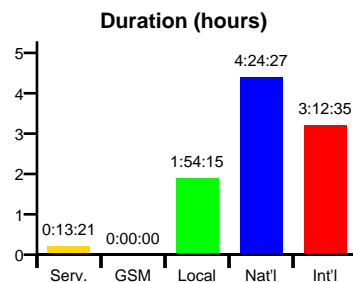

Telco Invoice Overview: May-Jun 2002

Click on non-empty days to jump to details page!

Analysis

Call Details

Move the mouse over the vertical bars (don't click) to see details popup!

	Date	Start	Duration	Number	Amount
😊	10.05.2002	16:55:36	00:19:49	0011620211	0.74
■	10.05.2002	20:45:37	00:11:01	00480027802	0.44

	Date	Start	Duration	Number	Amount
■	12.05.2002	10:27:28	00:00:38	0337863817	0.03
■	12.05.2002	11:25:01	00:04:54	00480027802	0.18

	Date	Start	Duration	Number	Amount
■	14.05.2002	16:10:08	00:00:24	00458398788	0.21
■	14.05.2002	16:11:21	00:00:07	00458398788	0.21
■	14.05.2002	16:12:00	00:12:09	00458398788	2.80
■	14.05.2002	18:23:01	00:27:16	0337863817	0.72