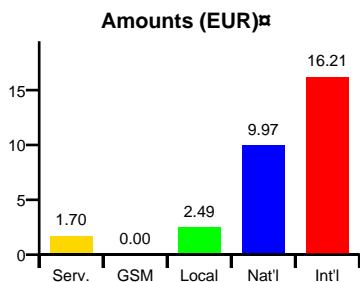

Telco Invoice Overview: May-Jun 2002

Click on non-empty days to jump to details page!

Analysis

Call Details

Move the mouse over the vertical bars (don't click) to see details popup!

	Date	Start	Duration	Number	Amount
😊	10.05.2002	16:55:36	00:19:49	0011620211	0.74
■	10.05.2002	20:45:37	00:11:01	00480027802	0.44

	Date	Start	Duration	Number	Amount
■	12.05.2002	10:27:28	00:00:38	0337863817	0.03
■	12.05.2002	11:25:01	00:04:54	00480027802	0.18

	Date	Start	Duration	Number	Amount
■	14.05.2002	16:10:08	00:00:24	00458398788	0.21
■	14.05.2002	16:11:21	00:00:07	00458398788	0.21
■	14.05.2002	16:12:00	00:12:09	00458398788	2.80
■	14.05.2002	18:23:01	00:27:16	0337863817	0.72